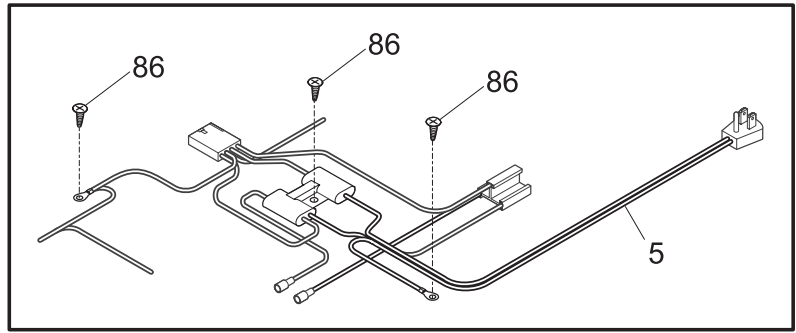

CABINET

P08C0991

CABINET

POS. NO	PART NO.	DESCRIPTION
3	216502600	Plug, drain, interior
4	297013600	Plug, drain, exterior
5	216620504	Frame, outer
6	216955503	Breaker, Plain, white, hinge side
11	216955500	Breaker, chest end, (2)
12	297146600	Nameplate, Commercial
18	216707201	Knob, temp control
21#	216714601	Control temperature
30	216110700	Breaker, corners
59	216506100	Basket, chest freezer
62	131420300	Screw, cr truss head, 8-18AB x 0.750
73	216506200	Divider, basket
75	216034301	Panel, access, white
100	216995207	Track-basket
104	297070100	Thermometer
120	216621000	Caster
150	216997400	Support, track-basket
*	216649700	CASTER PACK, 4 casters, wrench, 16 screws
*	5303305324	Paint, touch-up, white

SYSTEM

P08S0433

SYSTEM

POS. NO	PART NO.	DESCRIPTION
1	5303925238	Condenser
4 #	216938600	Drier-filter
5 #	216987200	Harness-main
22	216056400	Clip, compressor mtg, SPRING
27	5308002681	Grommet, compressor
28	5303212615	Support, compressor
29 #	297048200	Compressor, w/o electricals
30 #	297048300	Controller
32	241544101	Clamp, elec cont mtg, compressor, bale wire
42	216232700	Washer, flat, 1"OD x 0.531"ID
43A	5303212614	Clip, harness mount
47	216629600	Screw, hex washer head, 10-16 x 0.500, tapping
55	218909915	Capacitor, run, 220 VAC, 15 microfarad
85	216533500	Wire, ground
86	216036600	Screw, ph washer head, 8-32CA x 0.500, thread forming
*	297102800	Spacer-tube